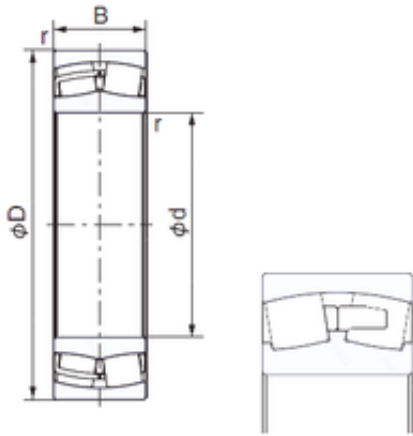

Jinan LBR Bearing Co., Ltd.

95 mm x 200 mm x 67 mm NACHI 22319AEX
cylindrical roller bearings

Bearing No. 22319AEX

Size	95x200x67 mm
Bore Diameter	95 mm
Outer Diameter	200 mm
Width	67 mm
d	95 mm
D	200 mm
B	67 mm
C	67 mm
r min.	3 mm
Weight	10,3 Kg
Basic dynamic load rating (C)	755 kN
Basic static load rating (C0)	645 kN
(Grease) Lubrication Speed	3450 r/min
(Oil) Lubrication Speed	4500 r/min
Calculation factor (e)	0,39
Calculation factor (Y0)	1,7
Calculation factor (Y1)	1,74

22319AEX Bearing 2D drawings and 3D CAD models